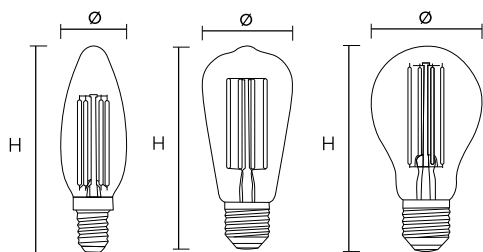

Quality Assured
Product Warranty¹
3 Year

Colour Rendering
Index²
90

Lumens
Maintenance Ratio³
80

Operating
Hours
25,000